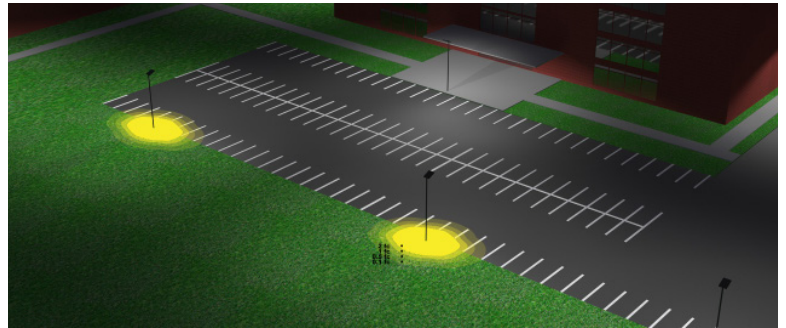

Area 45'x 55' Mounting Height: 20'

Other Views: