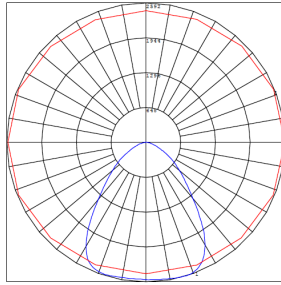

Phone: (877) 805-2252 | Fax: (877) 805-2252  
www.westgatemfg.com |

**Photometrics:** LFX-MD-15-50W-KN

BUG Rating: B3-U0-G1

Area 45'x 55' Mounting Height: 20'

**Other Views:**

Side View

Front View

Back View